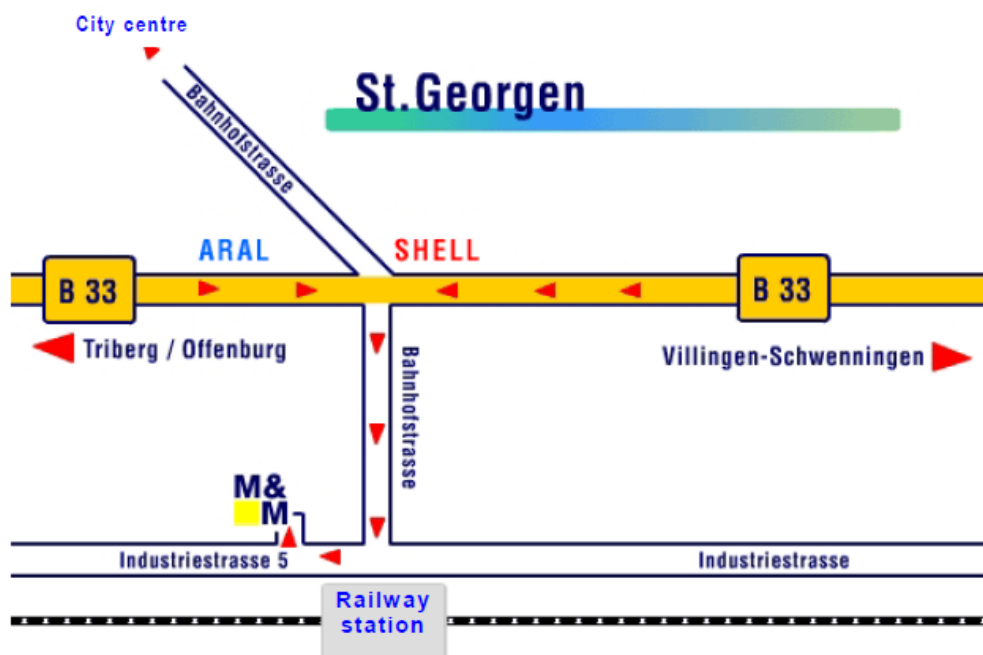

How to find us

Our location – M&M Software GmbH

M&M Software GmbH
Industriestr. 5
78112 St. Georgen
Germany

Phone +49 7724 9415-0
Fax +49 7724 9415-23

www.mm-software.com
info@mm-software.com

The headquarters of the M&M Software GmbH is located on the outskirts of St. Georgen,
5 minutes walk from the railway station.

directions

You can find more information
on our website
www.mm-software.com

M&M Software GmbH
Industriestr. 5
78112 St. Georgen
Germany
Phone +49 7724 9415-0
Fax +49 7724 9415-23