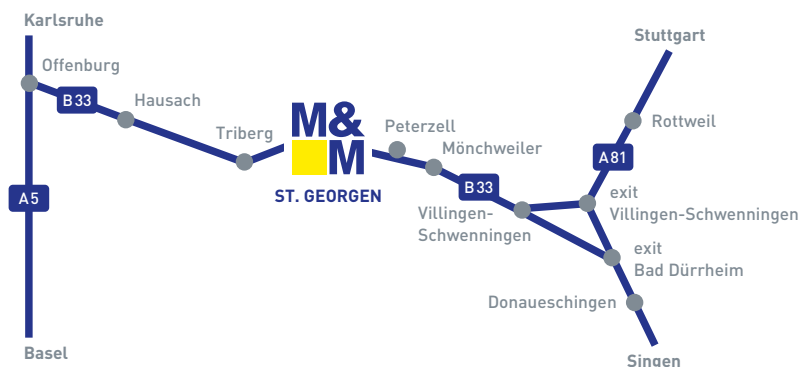

DETAILED DIRECTIONS TO M&M

■ BY CAR (GPS COORDINATES: 48.124431, 8.341463 – [Google Maps](#))

Our office building has its own underground car park. The entrance is approx. 25 meters on the left side of our main entrance and is equipped with a bell/intercom. Please register there, if you want to drive your car into the underground car park.

For security reasons, access to our building is not permitted via the elevator located in the underground car park. Please use the main entrance.

■ BY RAIL

Please make sure that your destination train station is correctly indicated as „St Georgen(Schwarzw)“.
The M&M company building is located directly opposite the train station.

■ BY PLANE

The airports Stuttgart and Zurich are about 1.5 hours and the airport Frankfurt about 3 hours' drive away from M&M Software.

■ DIRECTIONS

We wish you a comfortable and safe journey to the Black Forest.