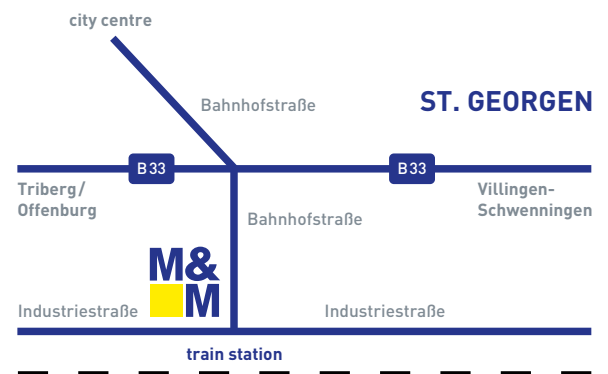

DETAILED DIRECTIONS TO M&M

■ BY CAR (GPS COORDINATES: 48.124431, 8.341463 – [Google Maps](#))

Our office building has its own underground car park. The entrance is approx. 25 meters on the left side of our main entrance and is equipped with a bell/intercom. Please register there, if you want to drive your car into the underground car park.

For security reasons, access to our building is not permitted via the elevator located in the underground car park. Please use the main entrance.

■ BY RAIL

Please make sure that your destination train station is correctly indicated as „St Georgen(Schwarzw)“.
The M&M company building is located directly opposite the train station.

■ BY PLANE

The airports Stuttgart and Zurich are about 1.5 hours and the airport Frankfurt about 3 hours' drive away from M&M Software.

■ DIRECTIONS

We wish you a comfortable and safe journey to the Black Forest.